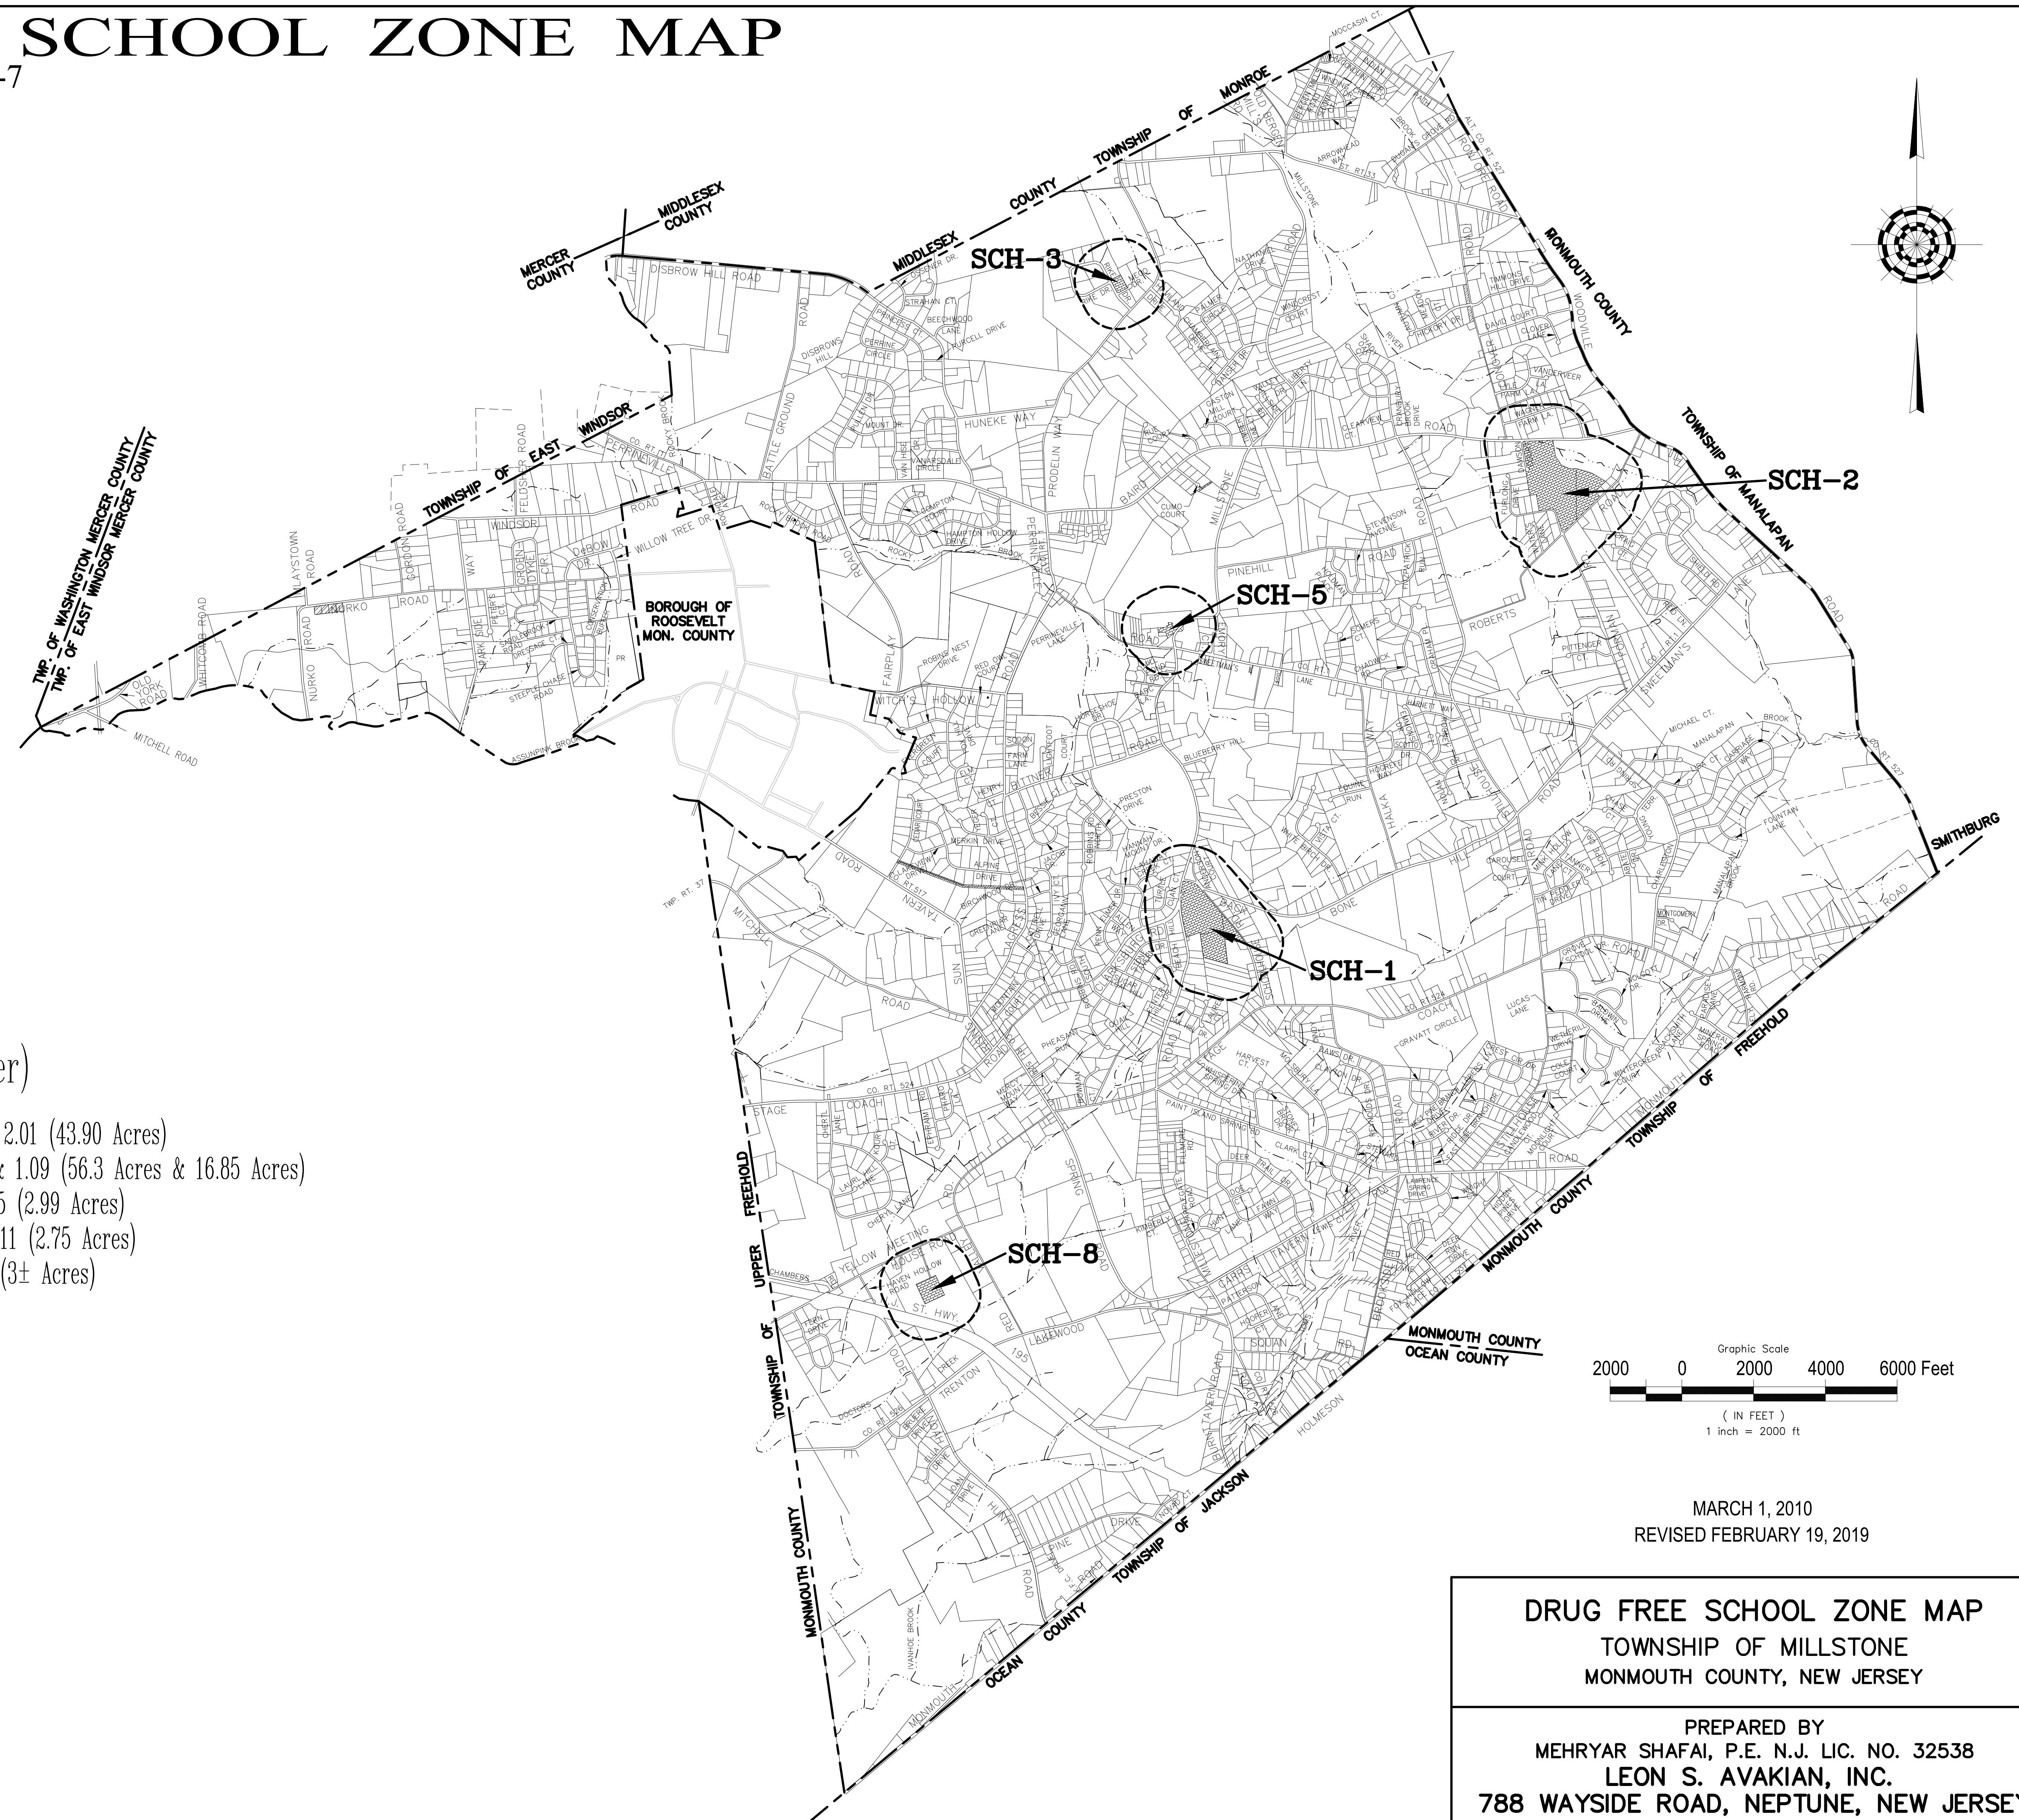

DRUG FREE SCHOOL ZONE MAP

In accordance with N.J.S.A. 2C:35-7

 SCHOOL SITE (1000' RADIUS)

SCHOOL SITES (1000' Buffer)

- SCH-1 Millstone School B 49, L 1.0 & 2.01 (43.90 Acres)
- SCH-2 Millstone School B 25, L 1.08 & 1.09 (56.3 Acres & 16.85 Acres)
- SCH-3 Montessori School B 16, L 10.05 (2.99 Acres)
- SCH-5 Sunshine Schoolhouse B 29, L 11 (2.75 Acres)
- SCH-8 Tadpole Village p/o B 53, L 2 (3± Acres)

MARCH 1, 2010
REVISED FEBRUARY 19, 2019

DRUG FREE SCHOOL ZONE MAP
TOWNSHIP OF MILLSTONE
MONMOUTH COUNTY, NEW JERSEY

PREPARED BY
MEHRYAR SHAFI, P.E. N.J. LIC. NO. 32538
LEON S. AVAKIAN, INC.
788 WAYSIDE ROAD, NEPTUNE, NEW JERSEY